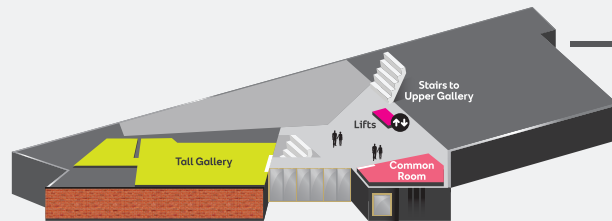

- Board Room
- The Lab
- The Factory
- The Den
- WC & Disabled WC
- Lifts

Fifth Floor (5)

- MAC Resident Company Offices
- Lifts

Fourth Floor (4)

- Upper Gallery
- WC & Disabled WC
- The Works
- The Hub
- The Study
- Reading Room
- Lifts

Third Floor (3)

- Tall Gallery
- Common Room
- Lifts

Second Floor (2)

- Downstairs at the MAC (Door E)
- The Landing
- MAC Offices
- Lifts

First Floor (1)

- Downstairs at the MAC (Door C & D)
- Disabled WC
- Crush Bar
- Upstairs at the MAC
- Lifts

Ground Floor (G)

- Family Room
- Downstairs at the MAC (Door A & B)
- Box Office
- Baby Changing Facilities
- Food & Bar
- Sunken Gallery
- Lifts

Basement

- Main bank of toilets and public lockers on this floor
- Lifts